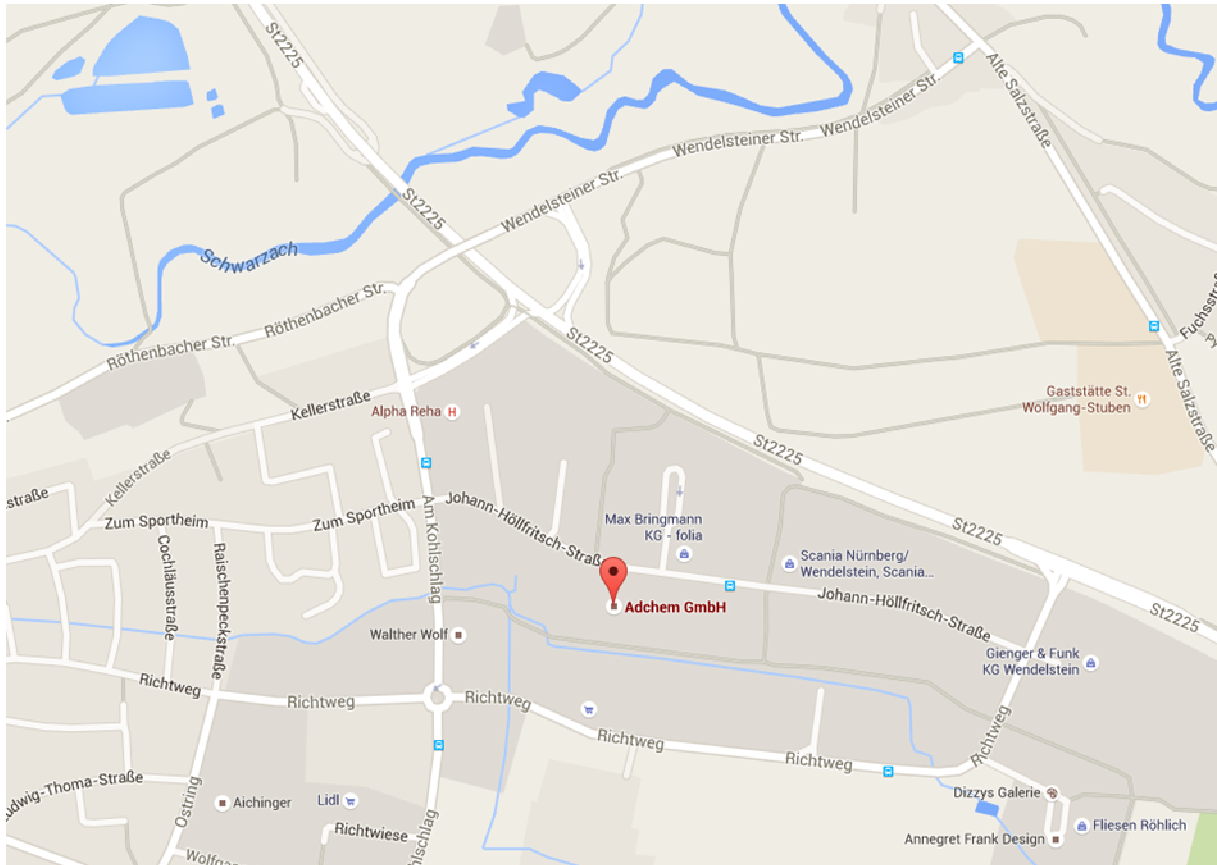

How to find us

Source Google

Via A3 / A6 / A9

Adchem GmbH
Johann-Höllfritsch-Str. 8
90530 Wendelstein

GPS: 49°21'14.6"N 11°09'51.9"E

Business hours:
Monday to Friday 8:00 am – 5:00 pm

- A3 / A6 / A9 continue onto A 73
- Follow signs for Fürth/ Nürnberg/ Heilbronn/Feucht/N.- Föhre Messe
- Take exit Wendelstein towards Wendelstein-Röthenbach b.St. W
- Turn right onto the slip road to Allersberg/ Sperberslohe/ Wendelstein
- Turn left onto Am Kohlschlag
- Turn left onto Johann-Höllfritsch-Straße